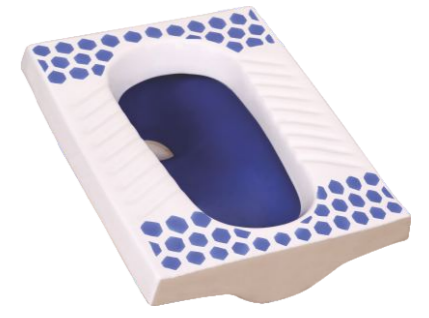

20" Orissa Pan / Alpine Blue
Double Color / Vitrosa