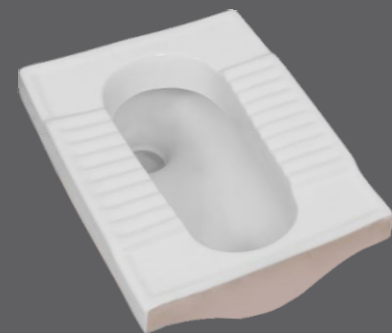

Model-H One Piece Basin

Model-G One Piece Basin

Model-I One Piece Basin

FUTURE SANITARYWARE TRENDS

TABLE TOP | 01-02

Model-A Size : 17"x15"x6"

Model-B Size : 16"x16"x5"

Model-C Size : 17"x19"x5.5"

16"x16" / Wash Basin Size : 400x400mm

18"x12" / Wash Basin Size : 450x300mm

22"x16" / Wash Basin Size : 550x400mm

20"x16" / Wash Basin Size : 500x400mm

20" OP Orissa pan

23" OP Orissa pan

C.T. Pan

21" Orissapan